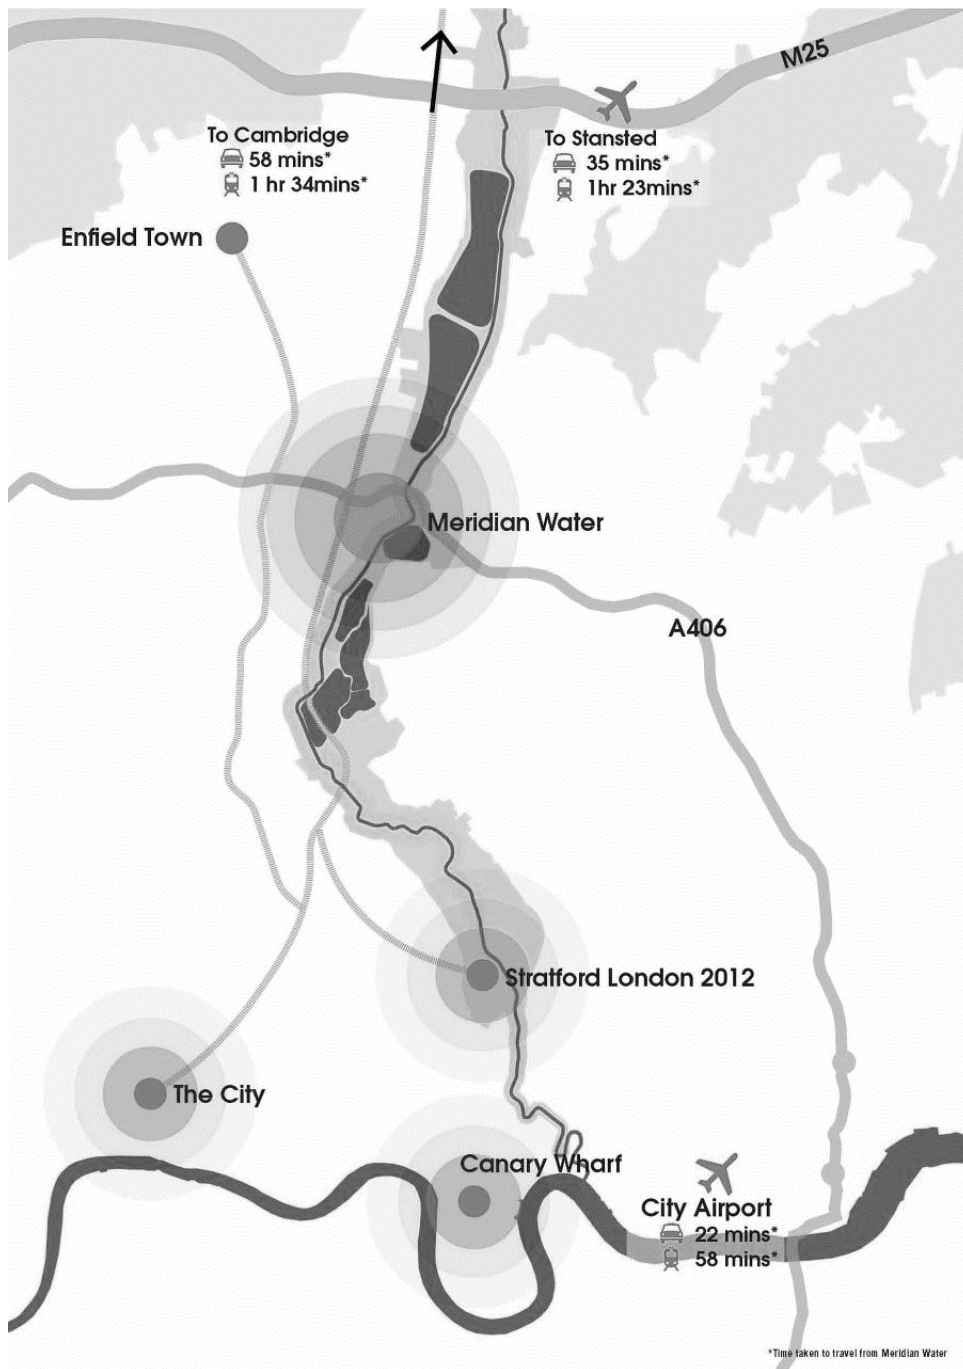

Figure 1: Location of Meridian Water in London/regional context.

'Location circles' not indicative of scale. Dark grey - waterbodies.

Source: LBE (2013;9).